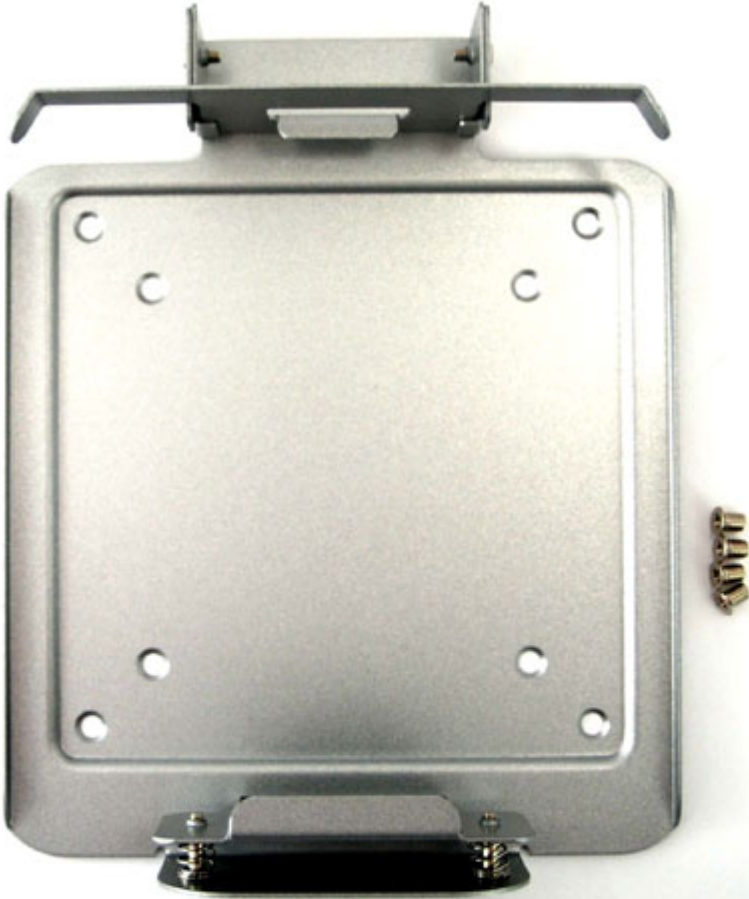

999.00 EUR
incl. 19% VAT, plus [shipping](#)

- VESA 75/100

CARTFT.COM

Example : QBOX mounted on CTF840-SH TFT display

This mounting adapter allows fixation on a surface or on rear side of a display with VESA 75mm or 100mm holes.